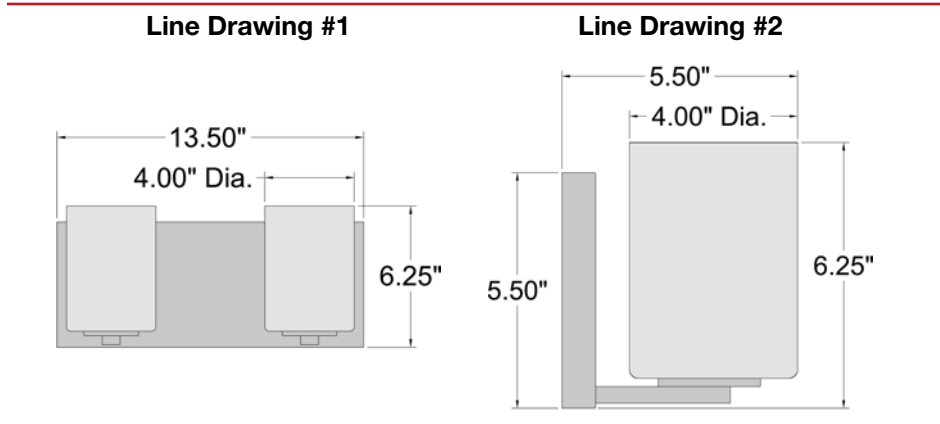

Model No :: **62581LEDDL-CH/OPL**
 Name :: Oslo

Project Name :: _____
 Location :: _____
 Type :: _____
 Quantity :: _____
 Notes :: _____

Product Information	
Product ID ::	62581
UPC Code ::	641594235319
Mounting Type ::	Wall
Finish ::	Chrome (CH)
Diffuser ::	Opal (OPL)
Alt. Finishes ::	Chrome (CH)
Alt. Diffusers ::	Opal (OPL)

Product Dimensions		
Fixture		Canopy
Length ::	N/A	Length :: 13.5"
Width ::	13.5"	Width :: .75"
Diameter ::	N/A	Diameter :: N/A
Extension ::	5.5"	Height :: 5.5"
Height ::	6.25"	
Overall Height ::	N/A	

Technical Specifications

Qualifications	Specifications	Photometrics	Recommended Dimmers
Location Rating :: Damp	Frame Material :: 0	CCT :: 3000	(TRIAC) LEVITON Surslide 6631;
Certification :: UL Listed (US/Canada)	Diffuser Material :: 0	CRI :: 90	(TRIAC) LUTRON Diva DVCL-153P;
IES File ::	Voltage :: 120v	Wattage :: 18w	(TRIAC) LUTRON Skylark CL SCL-153 or SCL-153P
JA8 Compliant :: Yes	Lamping Type :: Replaceable LED	Nominal Lumens :: 1600Lm	
Energy Star :: No	Lamping Base :: E-26	Delivered Lumens :: N/A	
ADA Compliant :: No	Lamp Quantity :: 2	Additional Items :: 0	
Marine Grade :: No	Lamp Wattage :: 9 W		
Emergency Lighting :: No	Total Wattage :: 18w		
Warranty :: 1 Year Limited	Lamps Included :: Yes		
	J-Box Type :: Standard		